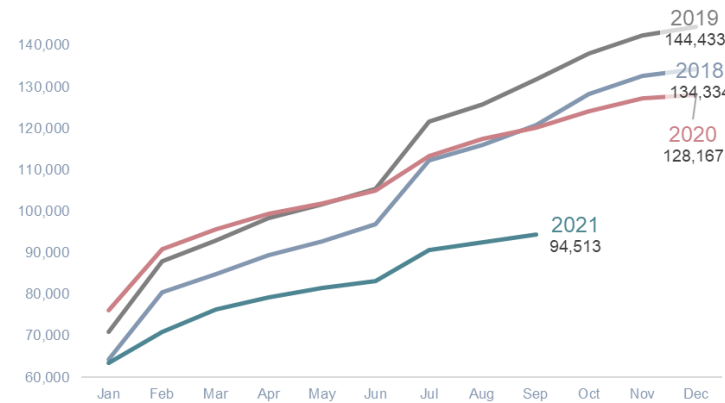

## Queensland International Student Data End of September 2021 Snapshot

### Enrolments & Commencements

\*Representing 14% of total enrolments in Australia, Jan - September 2021

QLD international enrolments, cumulative total  
month-by-month, 2018 – 2021