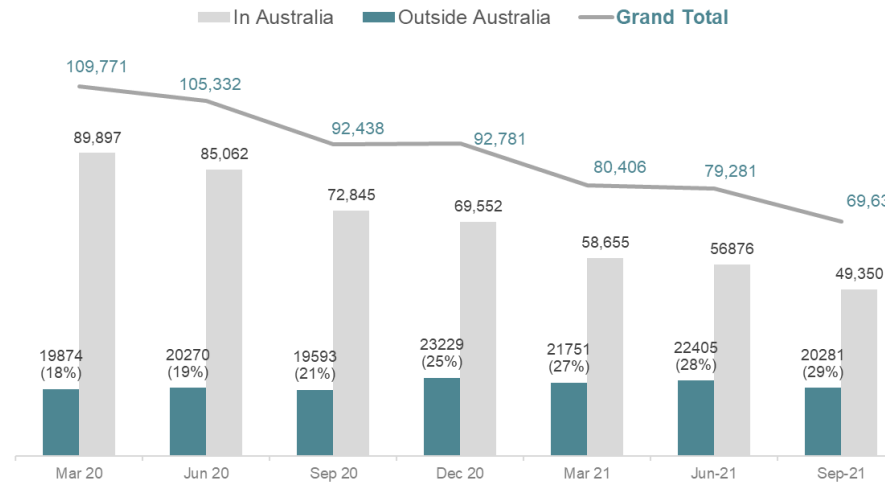

(%YoY) = Percentage Year-on-Year compared with 2020

\*Brisbane = Brisbane East, West, North, South and Inner City SA4 regions  
\* A SGS = Australian Statistical Geography Standard

## Student visa holders, lodgements and grants

**69,631**  
QLD student  
visa holders  
As at end of Sep 2021

**8,607**  
QLD secondary  
visa holders\*  
As at end of Sep 2021

**29%**  
outside  
Australia

**16%**  
outside  
Australia

\*Secondary Visa Holders: Dependents/spouses of student visa holders

Queensland Primary Student Visa Holders, Onshore vs Offshore  
March 2020 - June 2021

**559 days**  
since Australia  
closed its borders to  
non-citizens & non-  
residents (Mar 2020)  
(as at 30 Sep 2021)