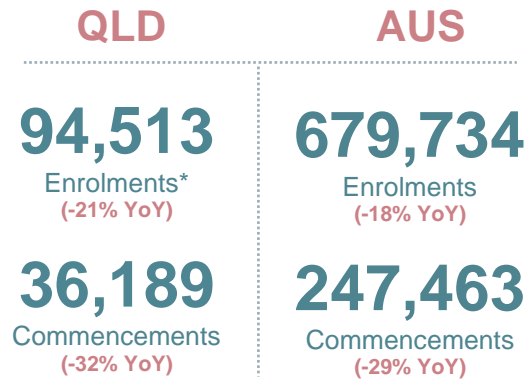

## Queensland International Student Data End of September 2021 Snapshot

### Enrolments & Commencements

\*Representing 14% of total enrolments in Australia, Jan - September 2021

QLD international enrolments, cumulative total  
month-by-month, 2018 – 2021