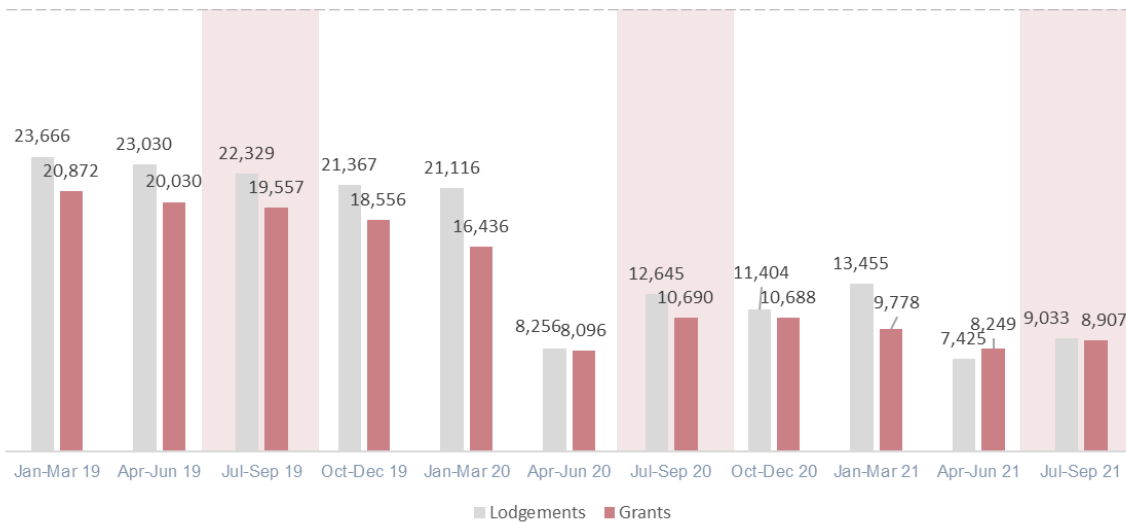

**16%**  
outside  
Australia

\*Secondary Visa Holders: Dependents/spouses of student visa holders

Queensland Primary Student Visa Holders, Onshore vs Offshore  
March 2020 - June 2021

**559 days**  
since Australia  
closed its borders to  
non-citizens & non-  
residents (Mar 2020)  
(as at 30 Sep 2021)

**540**  
International student arrivals  
to Queensland  
January 2021 - September 2021

Queensland student visa application lodgements and grants,  
(includes primary and secondary visa holders)  
Quarter-by-Quarter, 2019 - 2021