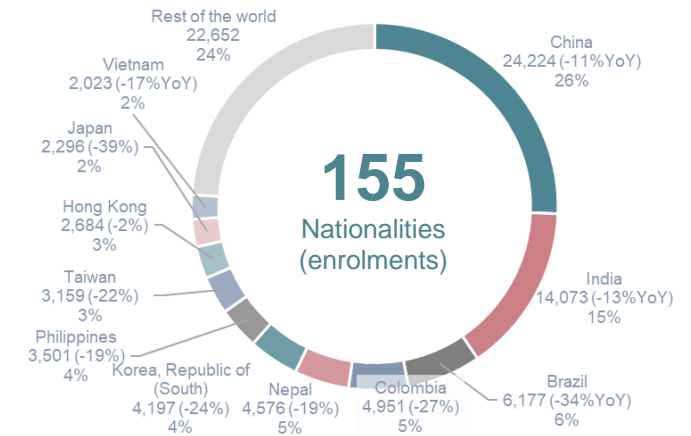

### Top 5 broad fields of education

1. Management and Commerce
2. Society and Culture
3. Health
4. Food, Hospitality and Personal Services
5. Engineering and Related Technologies

### International enrolments & commencements by A SGS SA4 region\*

Year-to-date (YTD) September 2021

Region	Enrolments	%YoY	Commencements	%YoY
Brisbane	65,520	-21%	24,680	-31%
Cairns	1,585	-29%	654	-42%
Gold Coast	19,525	-22%	8,217	-32%
Ipswich	785	-25%	209	-55%
Logan - Beaudesert	977	-37%	429	-49%
Sunshine Coast	1,870	-39%	609	-57%
Toowoomba	1,647	-13%	421	-35%
Townsville	1,068	-33%	220	-67%
Other regions	669	-9%	275	-16%

(%YoY) = Percentage Year-on-Year compared with 2020

\*Brisbane = Brisbane East, West, North, South and Inner City SA4 regions  
\* A SGS = Australian Statistical Geography Standard